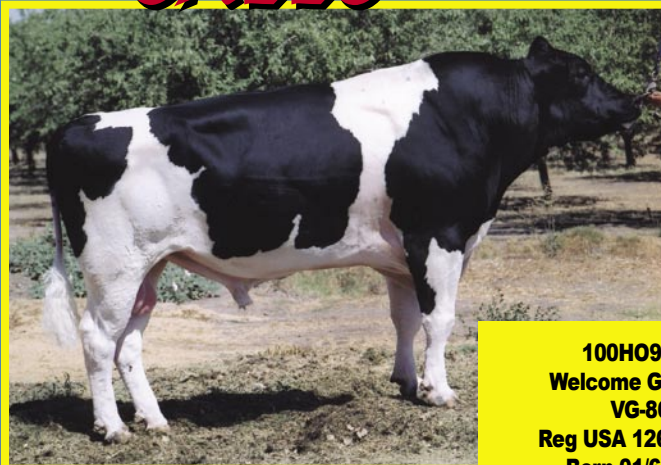

EXCALIBUR

100H09218
Kings-Ransom W Excalibur-ET
VG-85
Reg USA 122792991
Born 08/15/1998
DMS: 345
aAa: 4-6-5
SCE: 7 DCE: 8

- ◆ Good Udders
- ◆ High Milk Deviation
- ◆ Good Foot Angle
- ◆ Calving Ease

100H09218 EXCALIBUR - He is proven to be a true milk bull from a strong cow family. His milk deviation of 1319 Lbs. bears this out. He has a full sister at Kings- Ransom that is EX-90 EX-93 MAM. His Dam is Kings-Ransom Ethan Ecstasy EX-90 VEEVE 2E GMD DOM. His sire is the great milk bull, Winchester. Use EXCALIBUR to improve milk production, udders, feet and 7% calving ease.

Excalibur's Full Sister

Kings-Ransom Win Etta
(EX-90 EX-93-Mam)
Over 35,000lbs. Milk

SARGENT

100H09317
Brooks-Twain M Sargent-ET
Reg USA 129204286
Born 3/24/1999
DMS:
aAa: 5-4-1-3
SCE: 11 DCE: 11

- ◆ Marty x Oscar x Blackstar
 - ◆ Six Excellent Dams
 - ◆ High, wide rear udders
 - ◆ Wide rumps
 - ◆ Strong Center Support
 - ◆ Good strength and great foot & leg improver.
- The right kind for the free stall set ups!

GALLO

100H09215
Welcome Gallo-ET
VG-86
Reg USA 126887011
Born 01/6/1999
DMS: 345
aAa: 4-3-1-5
SCE: 9 DCE: 8

- ◆ Lead x Hunter x Liberty
- ◆ High Milk & Protein
- ◆ Ave. Set to Leg
- ◆ Steep Foot Angle
- ◆ High & Wide Rear Udders