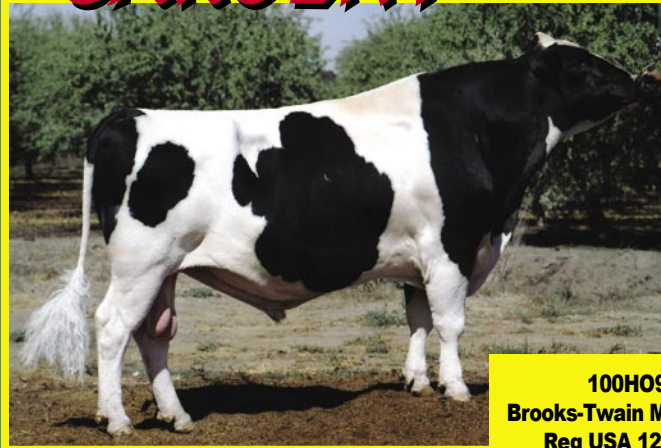

EXCALIBUR

100H09218
Kings-Ransom W Excalibur-ET
VG-85
Reg USA 122792991
Born 08/15/1998
DMS: 345
aAa: 4-6-5
SCE: 7 DCE: 8

- ◆ Good Udders
- ◆ High Milk Deviation
- ◆ Good Foot Angle
- ◆ Calving Ease

100H09218 EXCALIBUR - He is proven to be a true milk bull from a strong cow family. His milk deviation of 1319 Lbs. bears this out. He has a full sister at Kings- Ransom that is EX-90 EX-93 MAM. His Dam is Kings-Ransom Ethan Ecstasy EX-90 VEEVE 2E GMD DOM. His sire is the great milk bull, Winchester. Use EXCALIBUR to improve milk production, udders, feet and 7% calving ease.

Excalibur's Full Sister

Kings-Ransom Win Etta
(EX-90 EX-93-Mam)
Over 35,000lbs. Milk

SARGENT

100H09317
Brooks-Twain M Sargent-ET
Reg USA 129204286
Born 3/24/1999
DMS:
aAa: 5-4-1-3
SCE: 11 DCE: 11

- ◆ Marty x Oscar x Blackstar
 - ◆ Six Excellent Dams
 - ◆ High, wide rear udders
 - ◆ Wide rumps
 - ◆ Strong Center Support
 - ◆ Good strength and great foot & leg improver.
- The right kind for the free stall set ups!

GALLO

100H09215
Welcome Gallo-ET
VG-86
Reg USA 126887011
Born 01/6/1999
DMS: 345
aAa: 4-3-1-5
SCE: 9 DCE: 8

- ◆ Lead x Hunter x Liberty
- ◆ High Milk & Protein
- ◆ Ave. Set to Leg
- ◆ Steep Foot Angle
- ◆ High & Wide Rear Udders